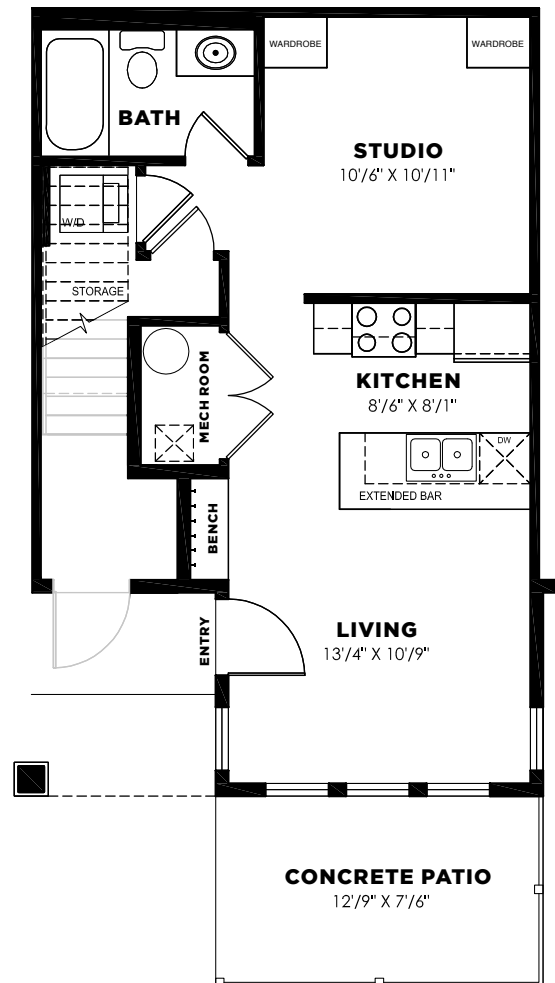

BRIO

BROWNSTONES

GUSTO

LOWER | STUDIO | 497 SF

LUXURY TOWN FEATURES

- Luxury Vinyl Plank Flooring Throughout
- Built-in Wardrobers in Bedroom
- Full Sized Stainless Steel Fridge, Ceran Top Stove, Dishwasher and Over the Range Microwave
- Peninsula Kitchen Countertop w/ Under Counter Seating
- Pot Lights in Kitchen Ceiling
- Upgraded Kitchen & Bath Fixtures w/ Rain Shower Head
- Additional Bathroom Vanity Storage
- In Suite Laundry
- Large Windows w/ Window Coverings
- Baseboard Heating & Wall A/C Unit
- In Suite Storage Nook
- 9ft Ceilings
- Private Patio
- Pet Friendly