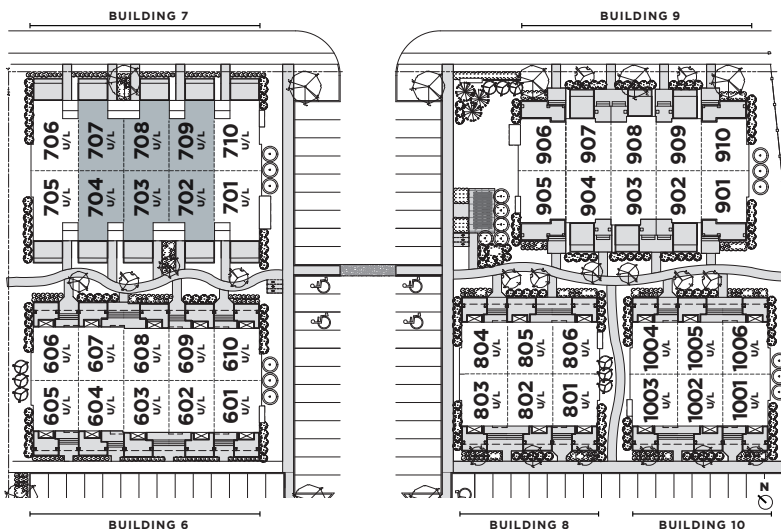

BRIO

BROWNSTONES

GUSTO

LOWER | STUDIO | 497 SF

LUXURY TOWN FEATURES

- Luxury Vinyl Plank Flooring Throughout
- Built-in Wardrobers in Bedroom
- Full Sized Stainless Steel Fridge, Ceran Top Stove, Dishwasher and Over the Range Microwave
- Peninsula Kitchen Countertop w/ Under Counter Seating
- Pot Lights in Kitchen Ceiling
- Upgraded Kitchen & Bath Fixtures w/ Rain Shower Head
- Additional Bathroom Vanity Storage
- In Suite Laundry
- Large Windows w/ Window Coverings
- Baseboard Heating & Wall A/C Unit
- In Suite Storage Nook
- 9ft Ceilings
- Private Patio
- Pet Friendly

160 EAGLEWOOD DRIVE

YOUR RENTAL TOWNHOME COMMUNITY IN PRAIRIE POINTE

For leasing inquiries and suite availability contact:
(204) 500-2815 or brioleasing@yournextplace.ca

NOTE: All dimensions are approximate only. Floorplans subject to change and may be mirror images. Room sizes, square footage, specifications, features, positioning, architectural elevations and outdoor spaces may vary per location.