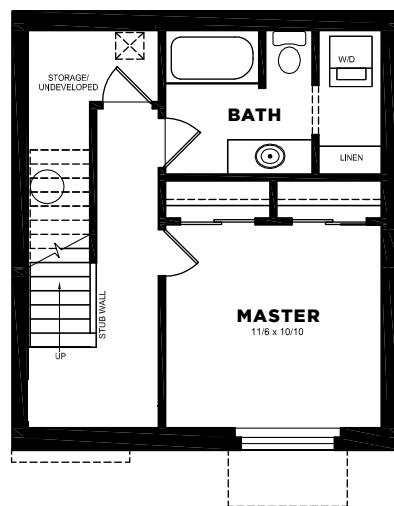

BRIO

BROWNSTONES

ZEST

LOWER | 1 BEDROOM | 812 SF

LUXURY TOWN FEATURES

- Full Sized Stainless Steel Fridge, Ceran Top Stove, Dishwasher and Over the Range Microwave
- Island Kitchen Countertop w/ Under Counter Seating
- Pot Lights in Kitchen Ceiling
- Upgraded Kitchen & Bath Fixtures w/ Rain Shower Head
- Additional Bathroom Vanity Storage
- In Suite Laundry
- Wire Linen Shelving
- Large Windows w/ Window Coverings
- Central Heating & Wall A/C
- In Suite Storage Nook
- Luxury Vinyl Plank Flooring w/ Carpet in Bedroom, Hall & Stairs
- 9ft Ceilings
- Private Patio
- Pet Friendly