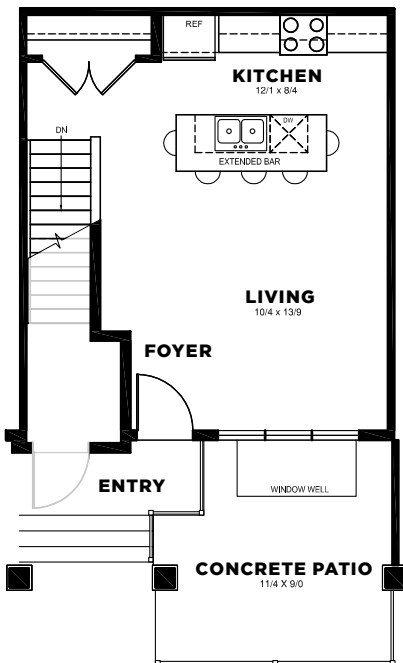

BRIO

BROWNSTONES

ZEST

LOWER | 1 BEDROOM | 812 SF

LUXURY TOWN FEATURES

- Full Sized Stainless Steel Fridge, Ceran Top Stove, Dishwasher and Over the Range Microwave
- Island Kitchen Countertop w/ Under Counter Seating
- Pot Lights in Kitchen Ceiling
- Upgraded Kitchen & Bath Fixtures w/ Rain Shower Head
- Additional Bathroom Vanity Storage
- In Suite Laundry
- Wire Linen Shelving
- Large Windows w/ Window Coverings
- Central Heating & Wall A/C
- In Suite Storage Nook
- Luxury Vinyl Plank Flooring w/ Carpet in Bedroom, Hall & Stairs
- 9ft Ceilings
- Private Patio
- Pet Friendly

160 EAGLEWOOD DRIVE

YOUR RENTAL TOWNHOME COMMUNITY IN PRAIRIE POINTE

For leasing inquiries and suite availability contact:
(204) 500-2815 or brioleasing@yournextplace.ca

NOTE: All dimensions are approximate only. Floorplans subject to change and may be mirror images. Room sizes, square footage, specifications, features, positioning, architectural elevations and outdoor spaces may vary per location.