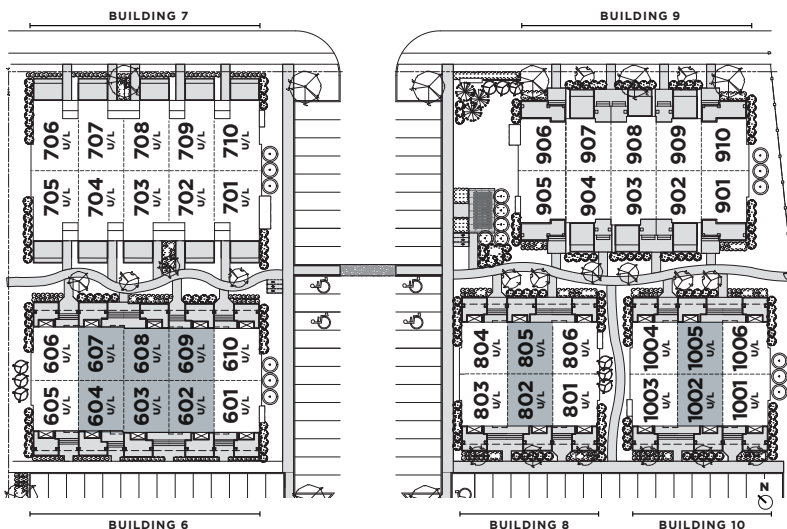

BRIO

BROWNSTONES

ZEST

LOWER | 1 BEDROOM | 812 SF

LUXURY TOWN FEATURES

- Full Sized Stainless Steel Fridge, Ceran Top Stove, Dishwasher and Over the Range Microwave
- Island Kitchen Countertop w/ Under Counter Seating
- Pot Lights in Kitchen Ceiling
- Upgraded Kitchen & Bath Fixtures w/ Rain Shower Head
- Additional Bathroom Vanity Storage
- In Suite Laundry
- Wire Linen Shelving
- Large Windows w/ Window Coverings
- Central Heating & Wall A/C
- In Suite Storage Nook
- Luxury Vinyl Plank Flooring w/ Carpet in Bedroom, Hall & Stairs
- 9ft Ceilings
- Private Patio
- Pet Friendly

160 EAGLEWOOD DRIVE

YOUR RENTAL TOWNHOME COMMUNITY IN PRAIRIE POINTE

For leasing inquiries and suite availability contact:
(204) 500-2815 or brioleasing@yournextplace.ca

NOTE: All dimensions are approximate only. Floorplans subject to change and may be mirror images. Room sizes, square footage, specifications, features, positioning, architectural elevations and outdoor spaces may vary per location.