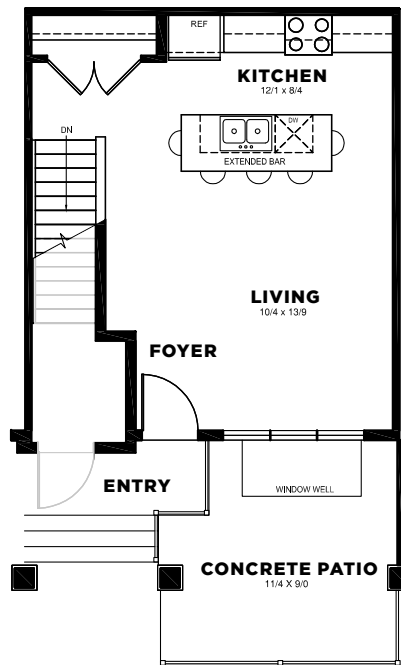

LUXURY TOWN FEATURES

- Full Sized Stainless Steel Fridge, Ceran Top Stove, Dishwasher and Over the Range Microwave
- Island Kitchen Countertop w/ Under Counter Seating
- Pot Lights in Kitchen Ceiling
- Upgraded Kitchen & Bath Fixtures w/ Rain Shower Head
- Additional Bathroom Vanity Storage
- In Suite Laundry
- Wire Linen Shelving
- Large Windows w/ Window Coverings
- Baseboard Heating & Wall A/C Unit
- In Suite Storage Nook
- Luxury Vinyl Plank Flooring w/ Carpet in Bedroom, Hall & Stairs
- 9ft Ceilings
- Private Patio
- Pet Friendly