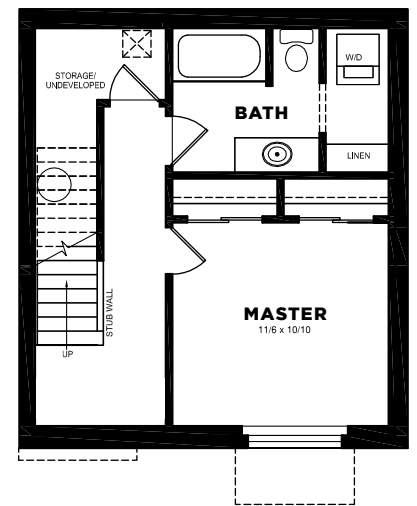

LUXURY TOWN FEATURES

- Full Sized Stainless Steel Fridge, Ceran Top Stove, Dishwasher and Over the Range Microwave
- Island Kitchen Countertop w/ Under Counter Seating
- Pot Lights in Kitchen Ceiling
- Upgraded Kitchen & Bath Fixtures w/ Rain Shower Head
- Additional Bathroom Vanity Storage
- In Suite Laundry
- Wire Linen Shelving
- Large Windows w/ Window Coverings
- Baseboard Heating & Wall A/C Unit
- In Suite Storage Nook
- Luxury Vinyl Plank Flooring w/ Carpet in Bedroom, Hall & Stairs
- 9ft Ceilings
- Private Patio
- Pet Friendly