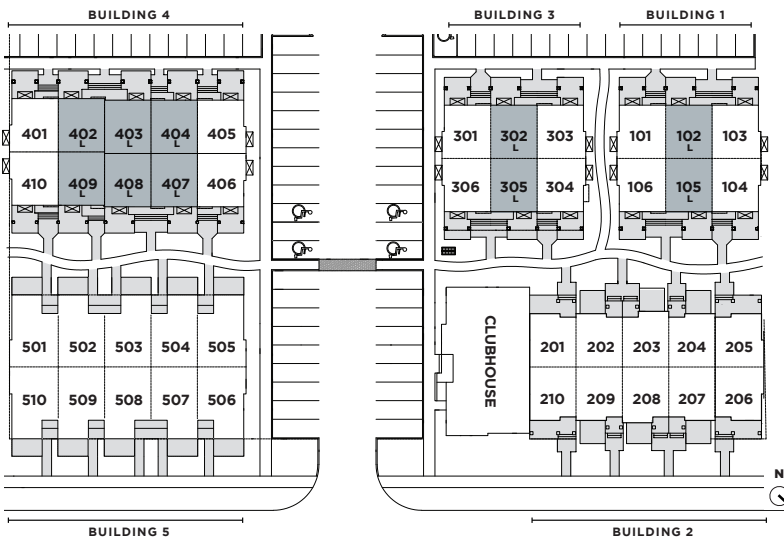

LUXURY TOWN FEATURES

- Full Sized Stainless Steel Fridge, Ceran Top Stove, Dishwasher and Over the Range Microwave
- Island Kitchen Countertop w/ Under Counter Seating
- Pot Lights in Kitchen Ceiling
- Upgraded Kitchen & Bath Fixtures w/ Rain Shower Head
- Additional Bathroom Vanity Storage
- In Suite Laundry
- Wire Linen Shelving
- Large Windows w/ Window Coverings
- Baseboard Heating & Wall A/C Unit
- In Suite Storage Nook
- Luxury Vinyl Plank Flooring w/ Carpet in Bedroom, Hall & Stairs
- 9ft Ceilings
- Private Patio
- Pet Friendly